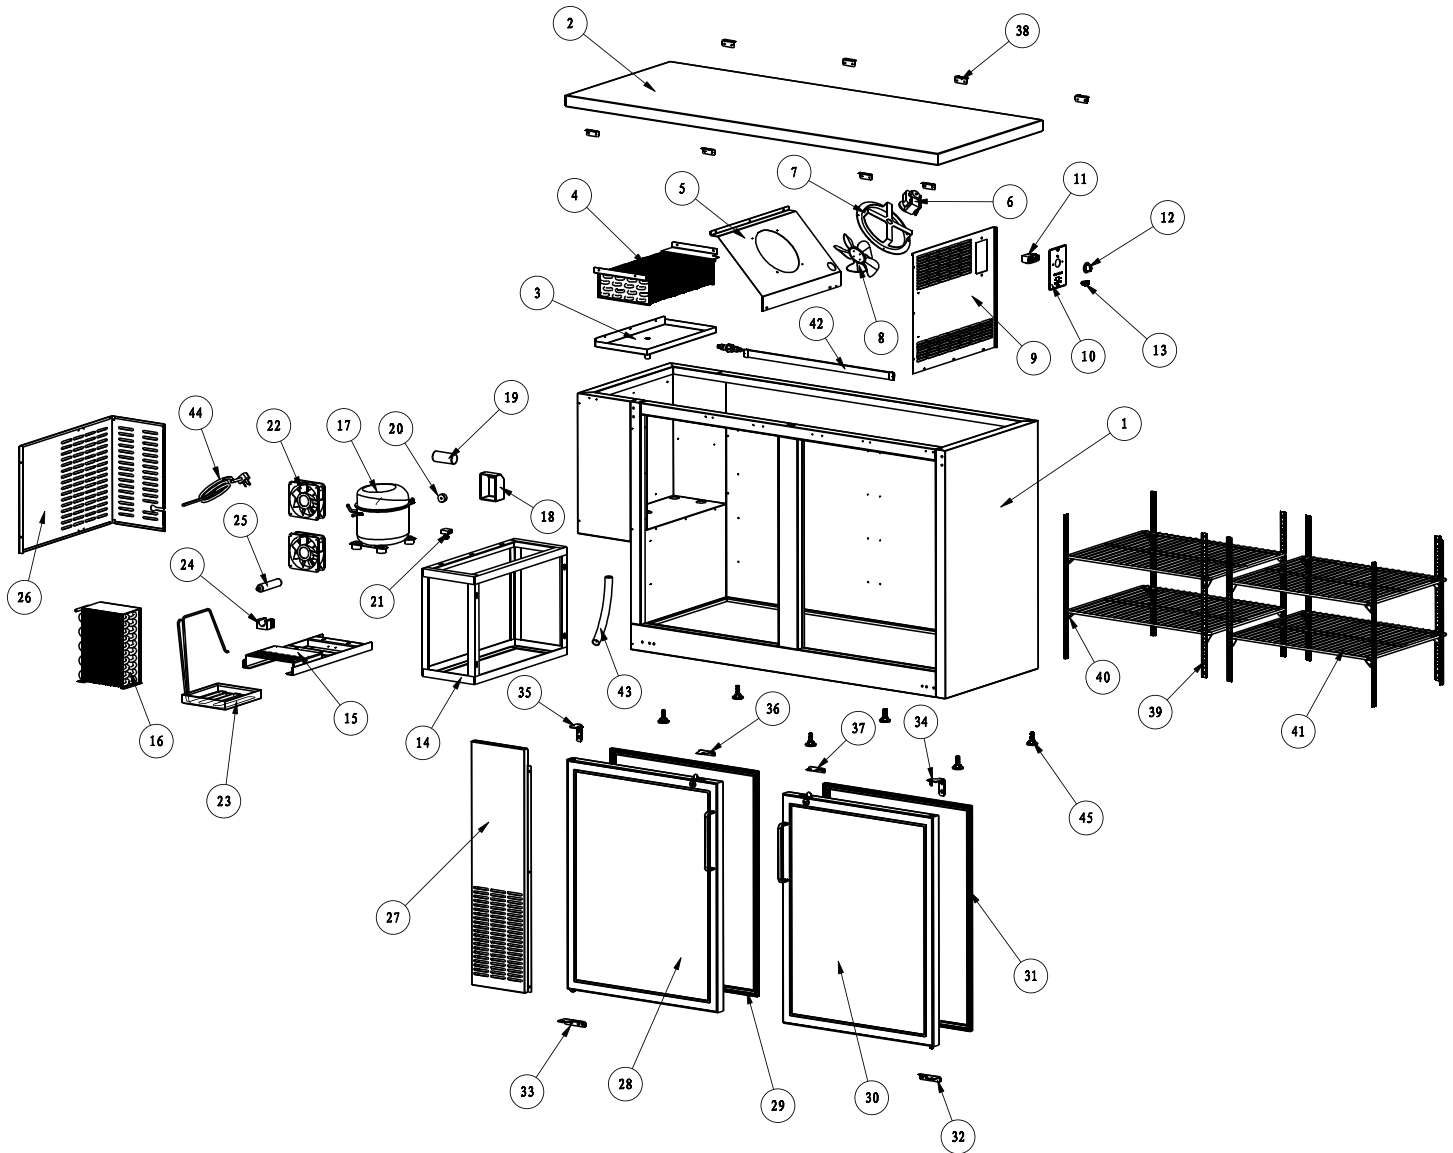

Parts Breakdown

Model BB-CN-0016-S 37548

Parts Breakdown

Model BB-CN-0016-S 37548

Item No.	Description	Position	Item No.	Description	Position	Item No.	Description	Position
37683	Top Board for 37548	2	37699	Compressor Unit Installation Board for 37548	15	37728	Bottom Right Hinge for Solid Door for 37548	32
37685	Inner Drain Pan for 37548	3	37700	Condenser for 37548	16	37730	Bottom Left Hinge for Solid Door for 37548	33
37686	Evaporator for 37548	4	37701	Wiring Box for 37548	18	37731	Upper Right Hinge for 37548	34
37687	Fan Motor Installation Panel for 37548	5	37702	Start Capacitor for 37548	19	37732	Upper Left Hinge for 37548	35
37688	Evaporator Fan Motor for 37548	6	37703	Overload Protector for 37548	20	37733	Plate of Lock for Left Door for 37548	36
37689	Evaporator Fan Motor Holder for 37548	7	37704	Starter for 37548	21	37734	Plate of Lock for Right Door for 37548	37
37690	Blade of Evaporator Fan Motor for 37548	8	37705	Condenser Fan Motor for 37548	22	37735	Fixed Block for Worktop for 37548	38
37691	Evaporator Cover for 37548	9	37706	Outer Drain Pan for 37548	23	37736	K Strip - 4 Holes for 37548	39
37693	Temperature Control Panel for 37548	10	37707	Lateral Cover of Machine Room for 37548	26	37738	Shelf for 37548	41
27090	Mechanical Thermostat for 37548	11M	37708	Front Cover of Machine Room for 37548	27	37741	LED Light for 37548	42
37696	Temperature Control Knob for 37548	12	37712	Left Solid Door for 37548	28	28236	Screw Feet for 37548	45
37697	Light Switch for 37548	13	37718	Solid Door Gasket for 37548	29	78353	Door Handle for 37548	46
37698	Frame for Machine Room for 37548	14	37724	Right Solid Door for 37548	30	78354	Door Handle Plastic Gasket for 37548	47